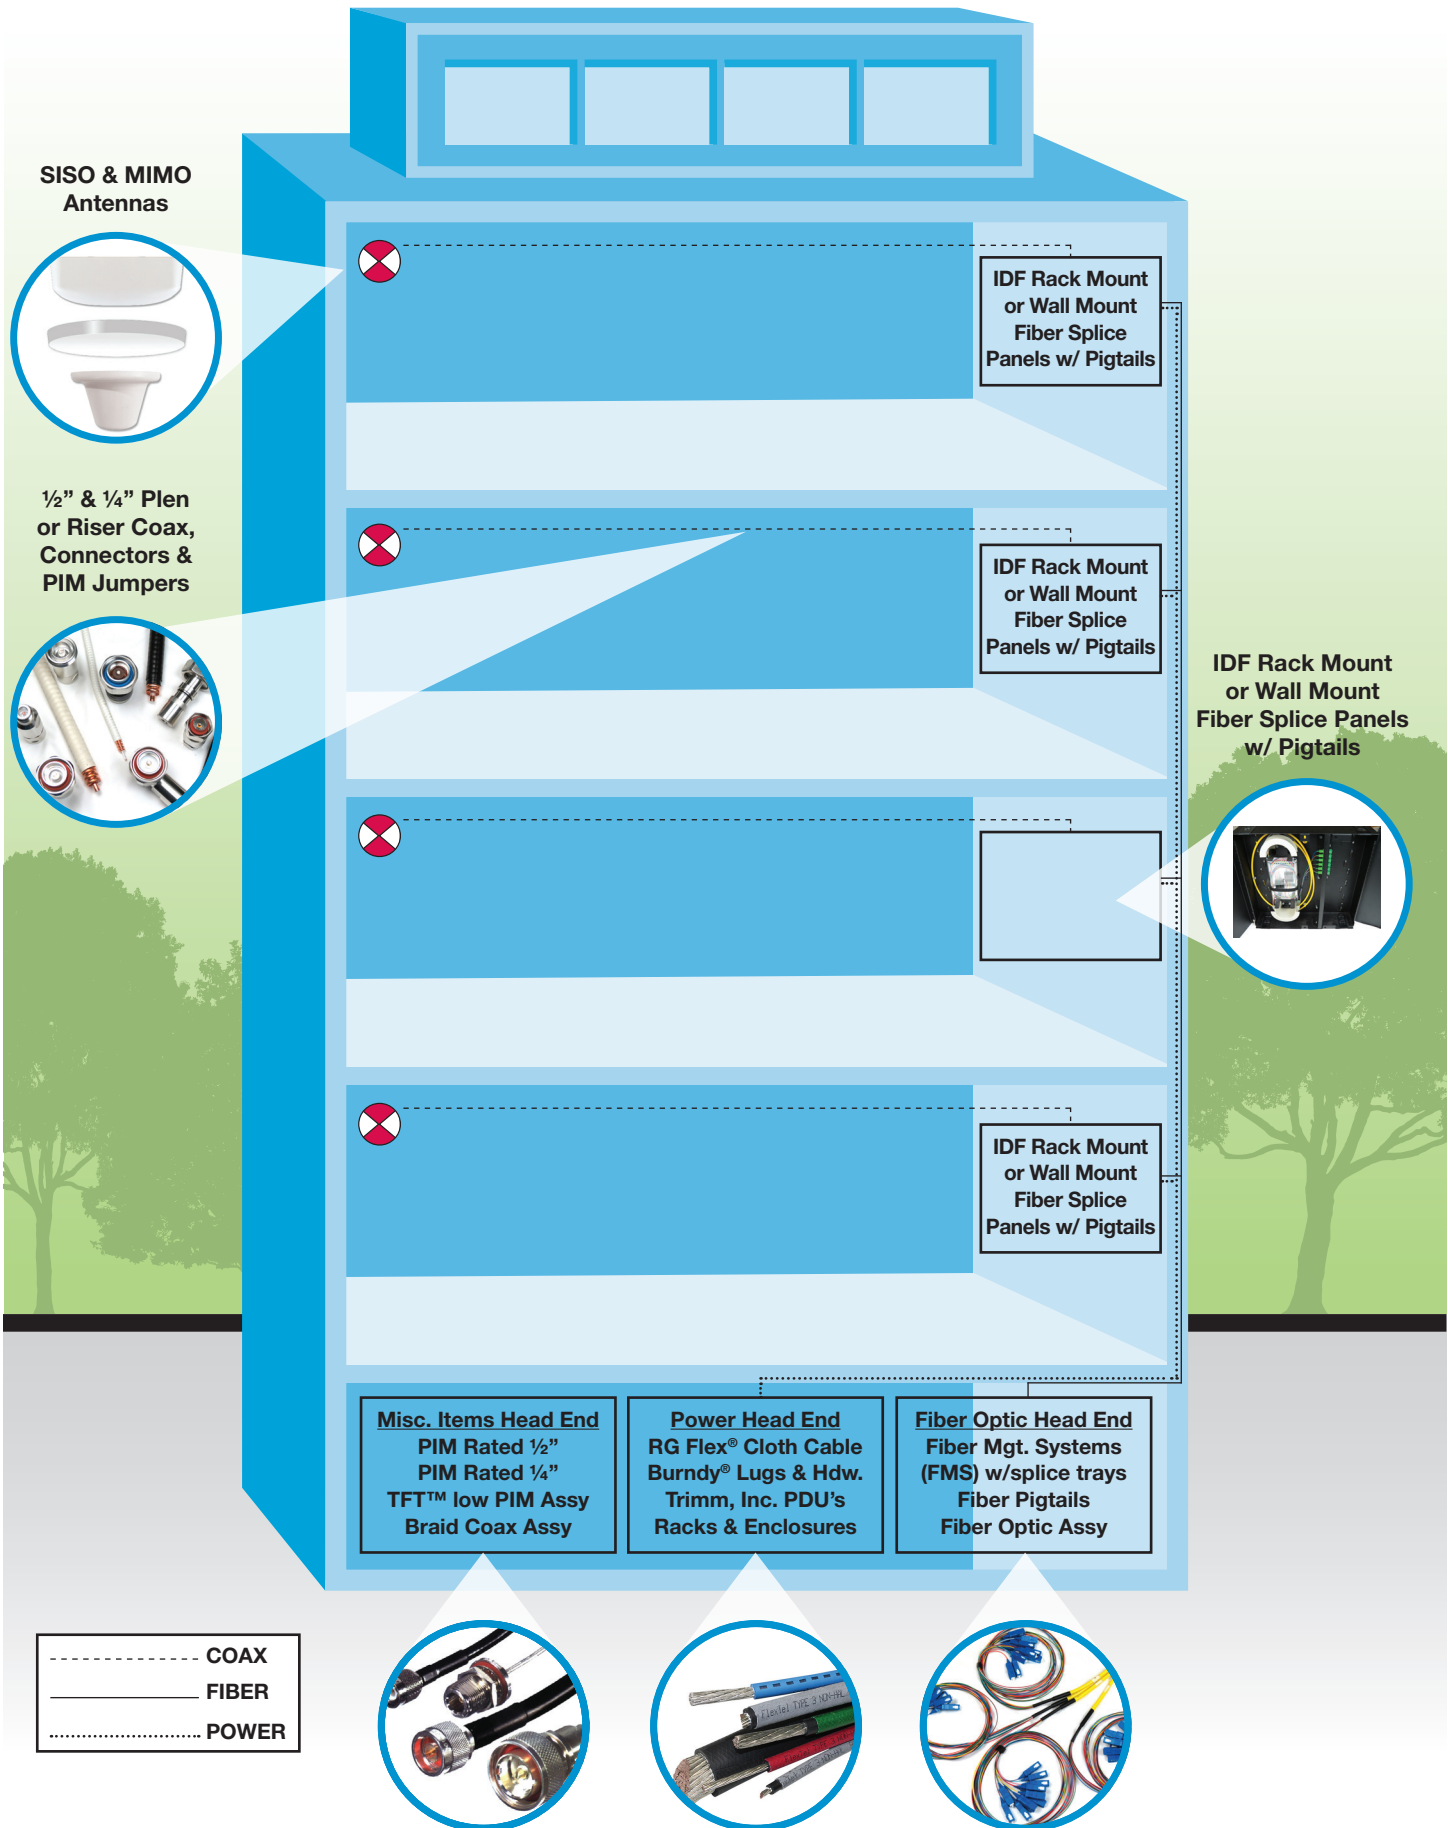

Hybrid Composite DAS

SISO & MIMO Antennas

1/2" & 1/4" Plen or Riser Coax, Connectors & PIM Jumpers

IDF Rack Mount or Wall Mount Fiber Splice Panels w/ Pigtails

IDF Rack Mount or Wall Mount Fiber Splice Panels w/ Pigtails

IDF Rack Mount or Wall Mount Fiber Splice Panels w/ Pigtails

IDF Rack Mount or Wall Mount Fiber Splice Panels w/ Pigtails

Misc. Items Head End
 PIM Rated 1/2"
 PIM Rated 1/4"
 TFT™ low PIM Assy
 Braid Coax Assy