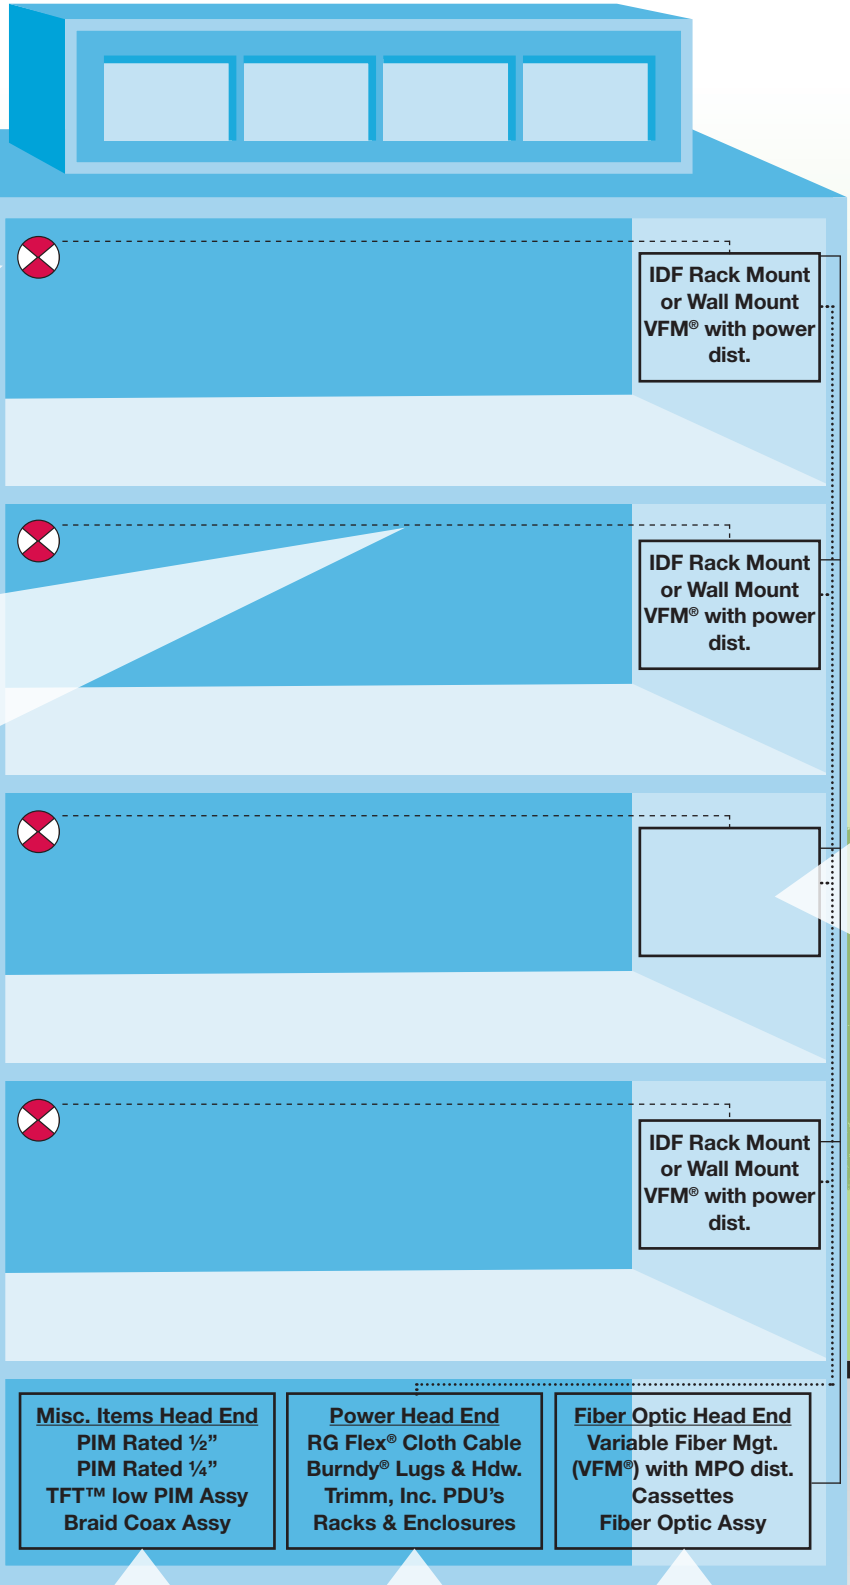

**Cablcon In-Building Remote Power Products**

**SISO & MIMO Antennas**

**1/2" & 1/4" Plen or Riser Coax, Connectors & PIM Jumpers**

IDF Rack Mount or Wall Mount VFM® with power dist.

IDF Rack Mount or Wall Mount VFM® with power dist.

IDF Rack Mount or Wall Mount VFM® with power dist.

IDF Rack Mount or Wall Mount VFM® with power dist.

IDF Rack Mount or Wall Mount VFM® with power dist.

**Misc. Items Head End**  
 PIM Rated 1/2"  
 PIM Rated 1/4"  
 TFT™ low PIM Assy  
 Braid Coax Assy